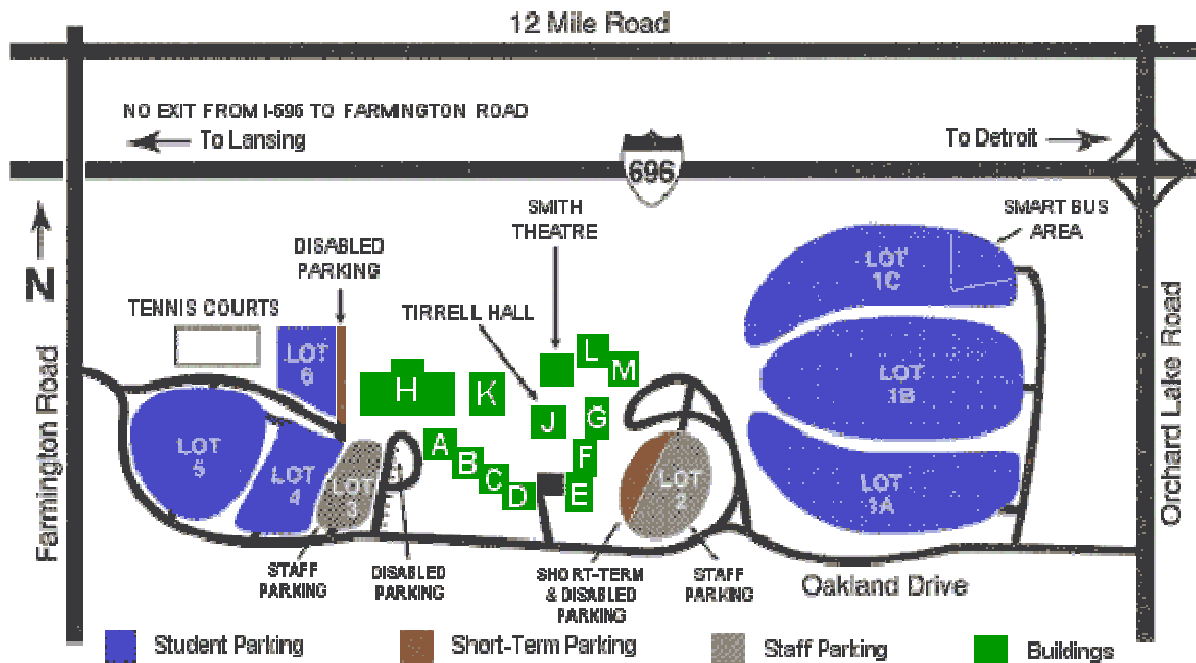

Angels' Place

Since 1992

Hearts that Inspire
Hands that Serve
Homes that Endure

7th Annual Mary Angela Run For Angels' Place

Registration will begin at 7:30 AM in Building "H" on the map
Oakland Community College, Orchard Ridge Campus

North

From the Pontiac area. Take Telegraph Rd south past 12 Mile Rd. Merge into right lane for I-696, merge into the left lane. Take this 3.1 miles to the first exit; Orchard Lake Rd. Turn left at Orchard Lake Rd. Turn right into campus, after crossing over highway.

South

From the Dearborn area. Take Southfield Rd North for about 8.5 miles; merge left to M-10 N. going toward Lansing. Merge into the John C. Lodge FWY, then to I-696. Take I-696 for 3 miles to exit no. 5 Orchard Lake Rd. Turn left for .4 miles. Turn right into campus, after crossing over highway.

East

From the Harper Woods area. Take I-696 past Telegraph to the exit no. 5, Orchard Lake Rd. Turn left at Orchard Lake Rd. cross over highway and turn right into campus.

West

From the Highland area. Take Milford Road south to I-96 towards Detroit. Merge to I-696 towards Port Huron. Continue on I-696 east to exit #5, Orchard Lake Rd. Turn right, then right again into campus just south of highway.